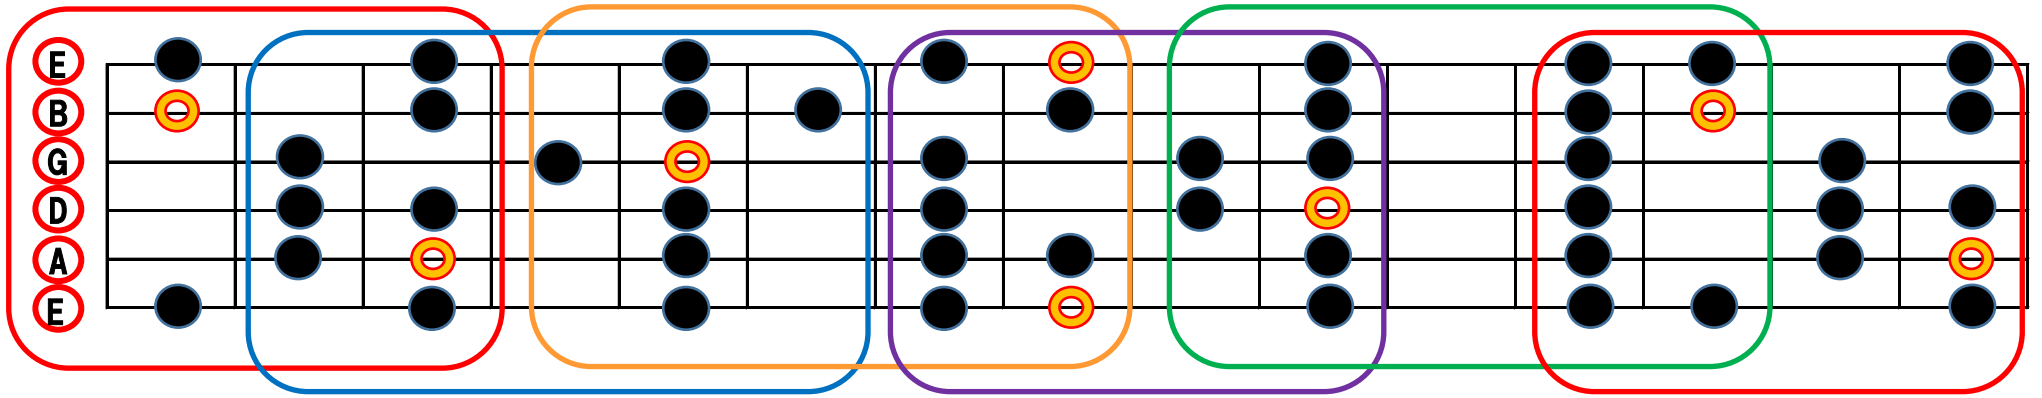

# Major Scale 5 Position

主音 Tonic (Do ド)

key of C → 3

3

key of G →

5

7

9