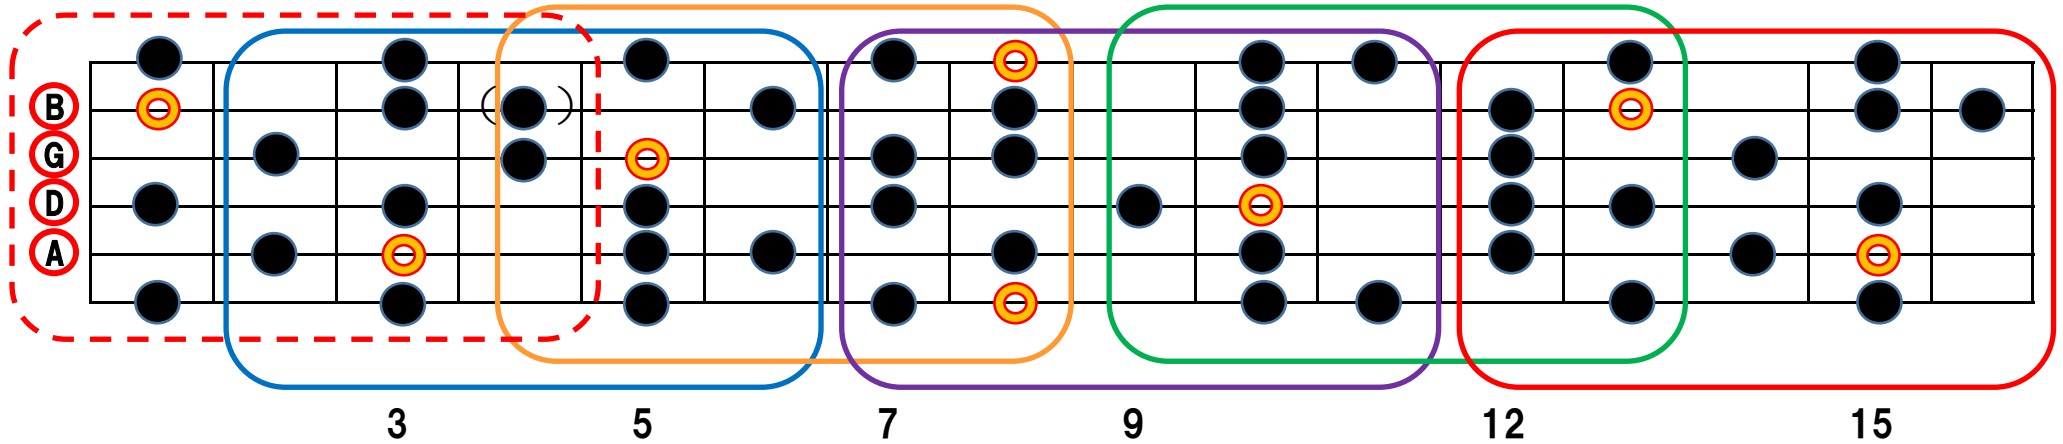

# Melodic Minor Scale 5 Positions

主音 Tonic (Do ド)

**CmM7**

**Dm7**

**EbM7(#5)**

**F7**

**G7**

**Am7(b5)**

**Bm7(b5)**

- C Melodic Minor Scale
- D Dorian b2 Scale (Super Dorian Scale)
- Eb Lydian Augment Scale
- F Lydian Dominant 7th Scale (Lydian b7 Scale)
- G Melodic Minor Perfect 5th Down Scale (Melodic Minor Perfect 5th Below Scale)
- A Locrian #2 Scale (Locrian  $\sharp 2$  Scale)
- B Altered Dominant 7th Scale (Altered Scale, Super Locrian Scale)